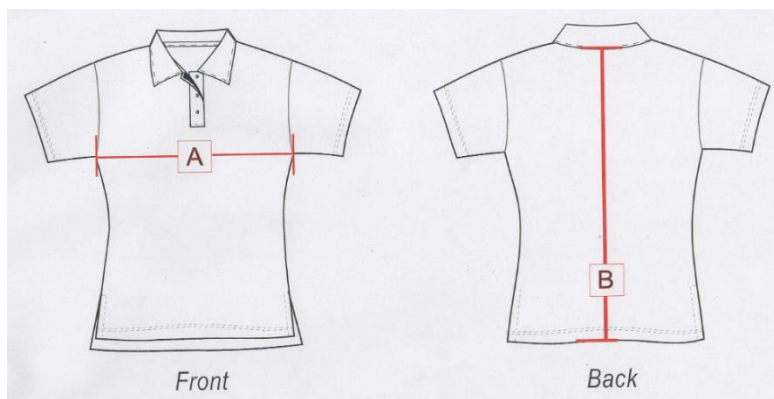

Ladies

SIZE	8	10	12	14	16	18	20	22	24	26
½ CHEST cm	47	49	51	53	55	57	59	61	63	65
LENGTH cm	62	64	66	68	70	72	74	75	76	77