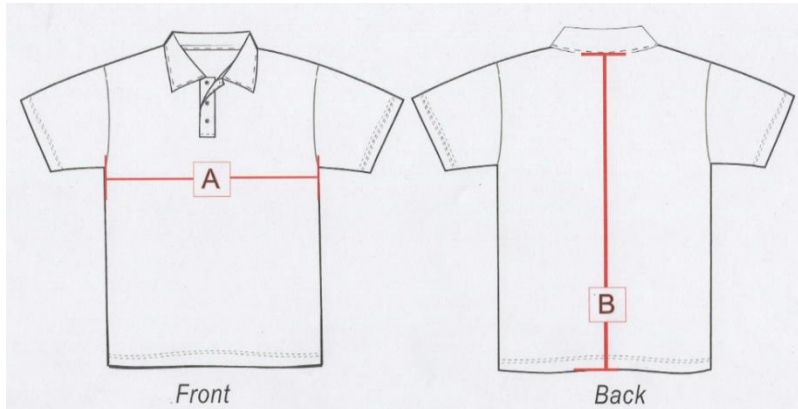

Email: _____

Contact Number: _____

GENERAL NACSC APPAREL					
ITEM	COST	DESCRIPTION	SIZES	SIZE REQUIRED	PRICE
	\$50	Sublimated black Polo Shirt. NACSC logo on left chest & full club name on back	Youth 4-14 Mens XS - 5XL Ladies 8-26 <i>(Refer to size guide)</i>		
	\$60	Tracksuit jacket with logo embroidered on left side & NACSC on back	Child 6-14 Adult XS - 5XL		
	\$45	Black pocket hoodie with Logo on left side & NACSC on back	Child 6-16 Adult XS - 3XL		
	\$45	Sublimated black training singlet. NACSC logo on left chest & full club name on back	Youth 4-16 Mens XS - 5XL Ladies XS - 5XL <i>(Refer to size guide)</i>		

	\$50	TRAINING SHIRT Sublimated black & teal training shirt. NACSC logo on left chest & full club name on back	Youth 4-16 Mens XS - 4XL <i>(Refer to size guide)</i>		
	\$28	Black shorts with logo on right leg	Child 6-14 Adult S – 2XL		
	\$10	Black NACSC swimming cap	One size		
	\$15	Black sun cap with logo	One size		
	Supplied by club	Technical officials only	Adult XS – 5XL		
	\$115 (NOTE: Parkas are only ordered in bulk orders – please register your interest)	Black swim parka with fleece lining. NACSC logo on left chest, first name and surname on right chest (in silver) & full club name on back (in teal)	(Refer to size guide)		
	\$20	Black Beanie with NACSC logo on front	One Size		

TOTAL: \$

SIZE GUIDES

POLO SHIRTS

Youth

SIZE	4	6	8	10	12	14
½ CHEST cm	37	39.5	42	44.5	47	49.5
LENGTH cm	48	52	56	60	64	67

Mens

SIZE	XS	S	M	L	XL	2XL	3XL	4XL	5XL
½ CHEST cm	52	54.5	57	59.5	62	64.5	67	69.5	72
LENGTH cm	70	72	74	76	78	80	82	84	84